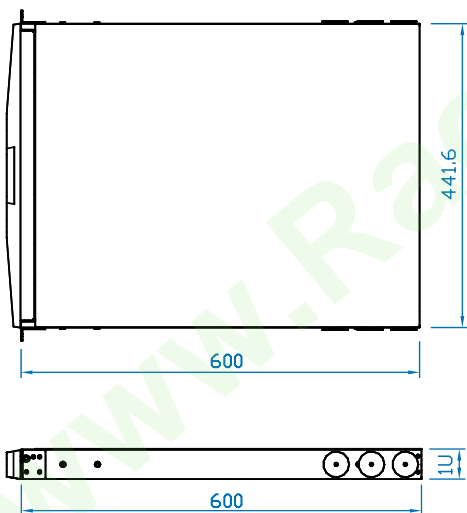

## Product Specifications

Console Port	
KB / MS	USB interface Drawer end : attached 6ft USB cable x 2 Server end : USB type A x 2

Physical		
Dimensions (W x D x H)	Product	442 x 600 x 44 mm 17.4 x 23.6 x 1.73 inch
Weight	Net	10.9 kg / 24 lb

\* All dimensions stated are subject to change if options are selected / integrated to base model part codes

Mounting Distance	
Single console drawer / Console w/ KVM drawer	560 ~ 790 mm 22 ~ 31.1 inch

## Diagrams ( mm )

Resolution 16:10 - max. 1920 x 1200  
Support : 16:9 - max. 1920 x 1080  
4:3 - max. 1600 x 1200

LCD-A1014 (6 ft) LCD-A1015 (10 ft) LCD-A1016 (15 ft)

\*\* Resolution related to LCD specification

<b>DB-15 Combo KVM</b>	<b>IP</b>	Remote	8-port	16-port
	1	0	LCDK1053	LCDK1054
	0	1	LCDK1029	LCDK1030
	0	0	LCDK1027	LCDK1028