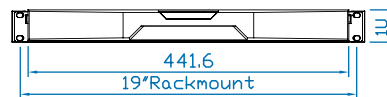

Diagrams (mm)