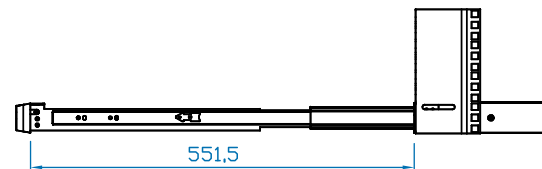

Diagrams (mm)